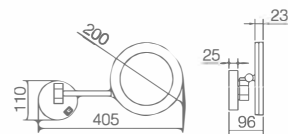

Color: Chrome Gold Brush Nickel
 ORB Antique Brass Bronze

Unit: mm

OM-251806D

Name: LED Makeup Mirror

Main Material: Brass + 304 Stainless Steel

Color: Chrome Gold Brush Nickel
 ORB Antique Brass Bronze

Unit: mm