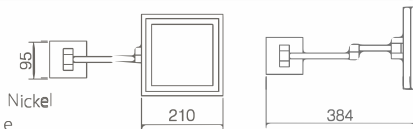

OM-251810D

Name: LED Makeup Mirror

Main Material: Brass + 304 Stainless Steel

Nickel
e