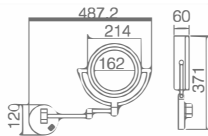

Color: Chrome Gold Brush Nickel
 ORB Antique Brass Bronze

Unit: mm

OM-251809D

Name: LED Makeup Mirror

Main Material: Brass + 304 Stainless Steel

Color: Chrome Gold Brush Nickel
 ORB Antique Brass Bronze

Unit: mm