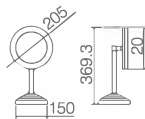

OM-25238D

Name: LED Makeup Mirror

Main Material: Brass + 304 Stainless Steel

Color: Chrome

Gold

Brush Nickel

ORB

Antique Brass

Bronze