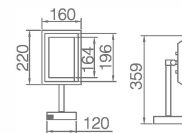

OM-25241D

Name: LED Makeup Mirror

Main Material: Brass + 304 Stainless Steel

Color: Chrome

Gold

Brush Nickel

ORB

Antique Brass

Bronze