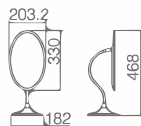

OM-252205

Name: Makeup Mirror

Main Material: Brass + 304 Stainless Steel

Color: Chrome Gold Brush Nickel
 ORB Antique Brass Bronze