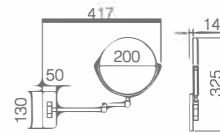

OM-251406

Name: Makeup Mirror

Main Material: Brass + 304 Stainless Steel

Color: Chrome Gold Brush Nickel
 ORB Antique Brass Bronze