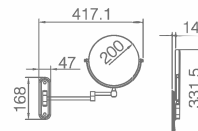

Unit: mm

OM-251206

Name: Makeup Mirror

Main Material: Brass + 304 Stainless Steel

Color: Chrome Gold Brush Nickel
 ORB Antique Brass Bronze

Unit: mm

OM-251207

Name: Makeup Mirror

Main Material: Brass + 304 Stainless Steel

Color: Chrome Gold Brush Nickel
 ORB Antique Brass Bronze