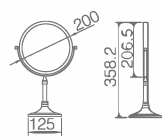

OM-252202

Name: Makeup Mirror

Main Material: Brass + 304 Stainless Steel

Color: ☐ Chrome ☐ Gold ☐ Brush Nickel
☐ ORB ☐ Antique Brass ☐ Bronze