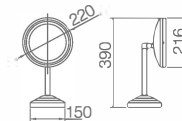

ORB Antique Brass Bronze

Unit: mm

OM-252209D

Name: LED Makeup Mirror

Main Material: Brass + 304 Stainless Steel

Color: Chrome Gold Brush Nickel

ORB Antique Brass Bronze

Unit: mm