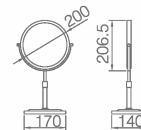

Main Material: Brass + 304 Stainless Steel

Color:  Chrome  Gold  Brush Nickel
 ORB  Antique Brass  Bronze

Unit: mm

OM-252208

Name: Makeup Mirror

Main Material: Brass + 304 Stainless Steel

Color:  Chrome  Gold  Brush Nickel
 ORB  Antique Brass  Bronze