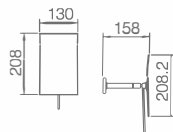

Brush Nickel

ORB

Antique Brass

Bronze

Unit: mm

OM-251806

Name: Makeup Mirror

Main Material: Brass + 304 Stainless Steel