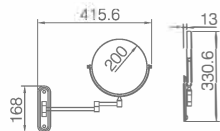

Unit: mm

OM-251207

Name: Makeup Mirror

Main Material: Brass + 304 Stainless Steel

Color: Chrome Gold Brush Nickel
 ORB Antique Brass Bronze