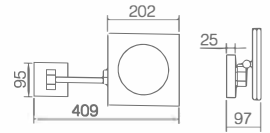

OM-251804D

Name: LED Makeup Mirror

Main Material: Brass + 304 Stainless Steel

Color: Chrome Gold Brush Nickel
 ORB Antique Brass Bronze