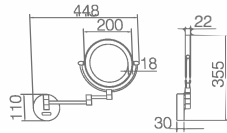

Color: Chrome Gold Brush Nickel
 ORB Antique Brass Bronze

Unit: mm

OM-251803D

Name: LED Makeup Mirror

Main Material: Brass + 304 Stainless Steel

Color: Chrome Gold Brush Nickel
 ORB Antique Brass Bronze

Unit: mm