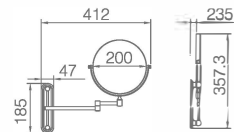

OM-251806

Name: Makeup Mirror

Main Material: Brass + 304 Stainless Steel

Color: Chrome

Gold

Brush Nickel

ORB

Antique Brass

Bronze