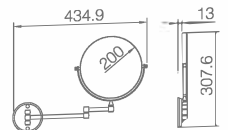

Unit: mm

OM-251306

Name: Makeup Mirror

Main Material: Brass + 304 Stainless Steel

Color: Chrome Gold Brush Nickel
 ORB Antique Brass Bronze

Unit: mm

OM-251308

Name: Makeup Mirror

Main Material: Brass + 304 Stainless Steel

Color: Chrome Gold Brush Nickel
 ORB Antique Brass Bronze