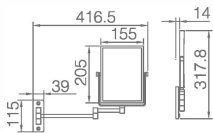

OM-251401

Name: Makeup Mirror

Main Material: Brass + 304 Stainless Steel

Color: Chrome Gold Brush Nickel
 ORB Antique Brass Bronze