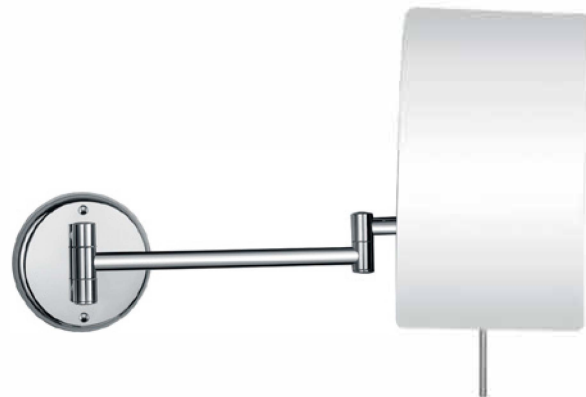

OM-251407

Name: Makeup Mirror

Main Material: Brass + 304 Stainless Steel

Color: Chrome Gold Brush Nickel
 ORB Antique Brass Bronze