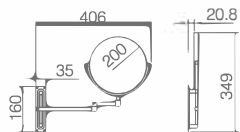

231

Unit: mm

OM-251106

Name: Makeup Mirror

Main Material: Brass + 304 Stainless Steel

Color: Chrome Gold Brush Nickel
 ORB Antique Brass Bronze

Unit: mm

OM-251160