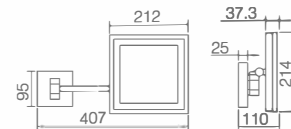

Color: Chrome Gold Brush Nickel
 ORB Antique Brass Bronze

Unit: mm

OM-251803D

Name: LED Makeup Mirror

Main Material: Brass + 304 Stainless Steel

Color: Chrome Gold Brush Nickel
 ORB Antique Brass Bronze

Unit: mm