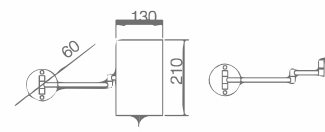

OM-251411

Name: Makeup Mirror

Main Material: Brass + 304 Stainless Steel

Color: Chrome Gold Brush Nickel
 ORB Antique Brass Bronze