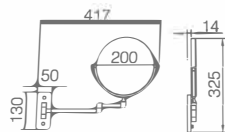

OM-251407

Name: Makeup Mirror

Main Material: Brass + 304 Stainless Steel

Color: Chrome Gold Brush Nickel
 ORB Antique Brass Bronze