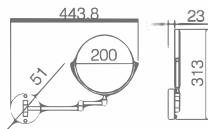

Unit: mm

OM-251309

Name: Makeup Mirror

Main Material: Brass + 304 Stainless Steel

Color: Chrome Gold Brush Nickel
 ORB Antique Brass Bronze

Unit: mm

OM-251310

Name: Makeup Mirror

Main Material: Brass + 304 Stainless Steel

Color: Chrome Gold Brush Nickel
 ORB Antique Brass Bronze