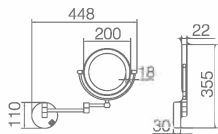

OM-251805D

Name: LED Makeup Mirror

Main Material: Brass + 304 Stainless Steel

Color: Chrome Gold Brush Nickel
 ORB Antique Brass Bronze