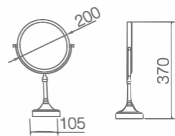

OM-252251

Name: Makeup Mirror

Main Material: Brass + 304 Stainless Steel

Color: ☐ Chrome ☐ Gold ☐ Brush Nickel

☐ ORB ☐ Antique Brass ☐ Bronze