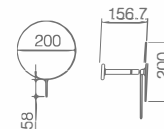

Unit: mm

OM-251310

Name: Makeup Mirror

Main Material: Brass + 304 Stainless Steel

Color: Chrome Gold Brush Nickel
 ORB Antique Brass Bronze

Unit: mm

OM-251401

Name: Makeup Mirror