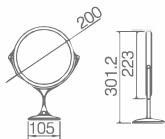

ORB

Antique Brass

Bronze

Unit: mm

OM-252201

Name: Makeup Mirror

Main Material: Brass + 304 Stainless Steel

Color: Chrome Gold Brush Nickel
 ORB Antique Brass Bronze