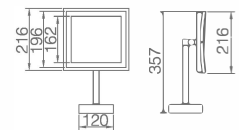

OM-252205D

Name: LED Makeup Mirror

Main Material: Brass + 304 Stainless Steel

Color: Chrome Gold Brush Nickel
 ORB Antique Brass Bronze