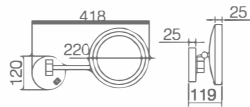

OM-251807D

Name: LED Makeup Mirror

Main Material: Brass + 304 Stainless Steel

Color: Chrome Gold Brush Nickel
 ORB Antique Brass Bronze