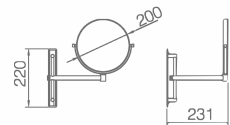

Unit: mm

OM-251105

Name: Makeup Mirror

Main Material: Brass + 304 Stainless Steel

Color:

☐ Chrome	☐ Gold	☐ Brush Nickel
☐ ORB	☐ Antique Brass	☐ Bronze