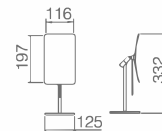

OM-252234

Name: Makeup Mirror

Main Material: Brass + 304 Stainless Steel

Color: Chrome Gold Brush Nickel
 ORB Antique Brass Bronze