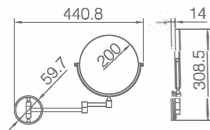

Unit: mm

OM-251308

Name: Makeup Mirror

Main Material: Brass + 304 Stainless Steel

Color: Chrome Gold Brush Nickel
 ORB Antique Brass Bronze