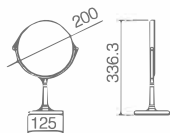

OM-25209

Name: Makeup Mirror

Main Material: Brass + 304 Stainless Steel

Color: Chrome Gold Brush Nickel
 ORB Antique Brass Bronze