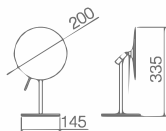

OM-252218

Name: Makeup Mirror

Main Material: Brass + 304 Stainless Steel

Color: Chrome Gold Brush Nickel
 ORB Antique Brass Bronze