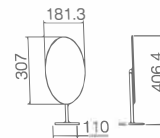

OM-25210

Name: Makeup Mirror

Main Material: Brass + 304 Stainless Steel

Color: Chrome Gold Brush Nickel
 ORB Antique Brass Bronze