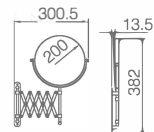

OM-251160

Name: Makeup Mirror

Main Material: Brass + 304 Stainless Steel

Color: Chrome Gold Brush Nickel
 ORB Antique Brass Bronze