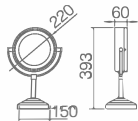

OM-252208D

Name: LED Makeup Mirror

Main Material: Brass + 304 Stainless Steel

Color: ☐ Chrome ☐ Gold ☐ Brush Nickel

☐ ORB ☐ Antique Brass ☐ Bronze