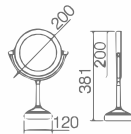

OM-252011D

Name: LED Makeup Mirror

Main Material: Brass + 304 Stainless Steel

Color: Chrome Gold Brush Nickel
 ORB Antique Brass Bronze