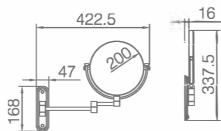

Unit: mm

OM-251208

Name: Makeup Mirror

Main Material: Brass + 304 Stainless Steel

Color: Chrome Gold Brush Nickel
 ORB Antique Brass Bronze

Unit: mm

OM-251305

Name: Makeup Mirror

Main Material: Brass + 304 Stainless Steel

Color: Chrome Gold Brush Nickel
 ORB Antique Brass Bronze