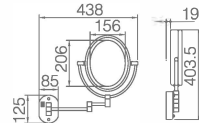

OM-251808D

Name: LED Makeup Mirror

Main Material: Brass + 304 Stainless Steel

Color: Chrome Gold Brush Nickel
 ORB Antique Brass Bronze