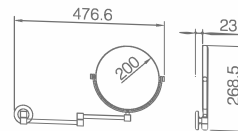

OM-251305

Name: Makeup Mirror

Main Material: Brass + 304 Stainless Steel

Color: Chrome Gold Brush Nickel
 ORB Antique Brass Bronze